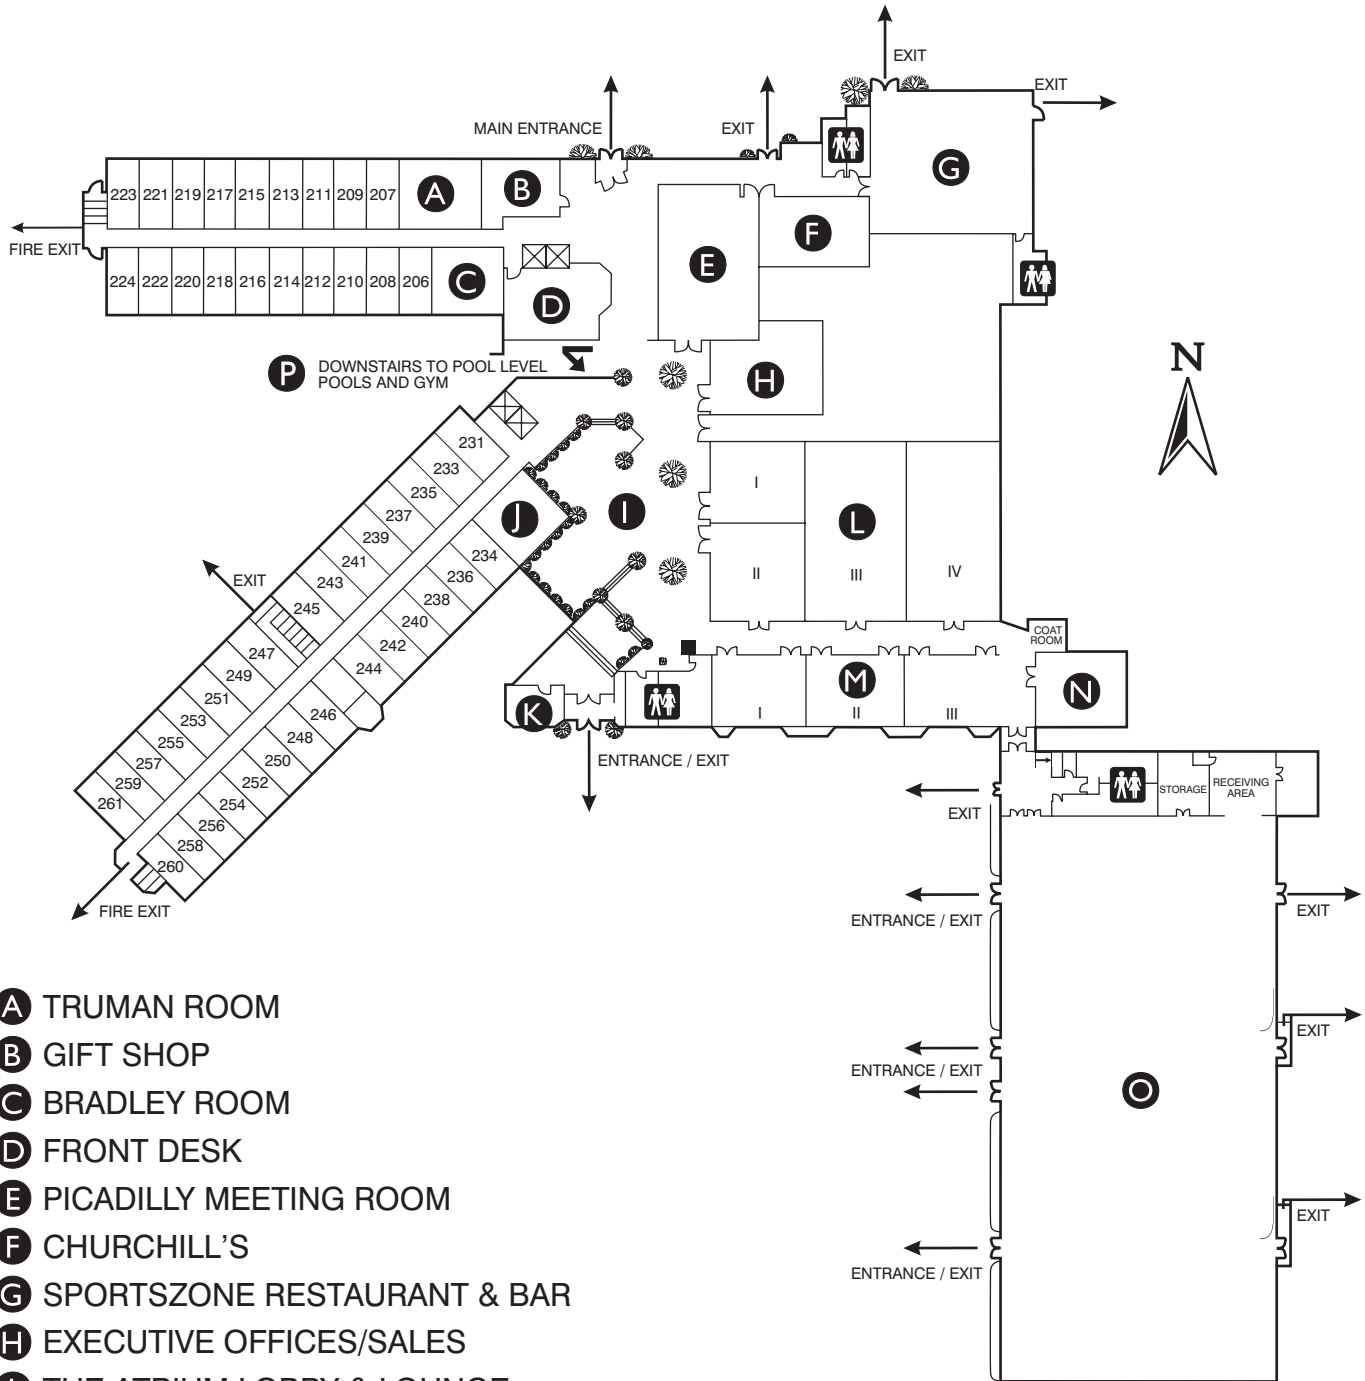

HOTEL BANQUET AND MEETING FACILITIES MAP

- A** TRUMAN ROOM
- B** GIFT SHOP
- C** BRADLEY ROOM
- D** FRONT DESK
- E** PICADILLY MEETING ROOM
- F** CHURCHILL'S
- G** SPORTSZONE RESTAURANT & BAR
- H** EXECUTIVE OFFICES/SALES
- I** THE ATRIUM LOBBY & LOUNGE
- J** EXECUTIVE BOARD ROOM
- K** HAIR SALON
- L** WINDSOR BALLROOM
- M** PARLIAMENT BALLROOM
- N** THE POLO ROOM
- O** COLUMBIA EXPO CENTER
- P** POOLS & GYM
-  RESTROOMS